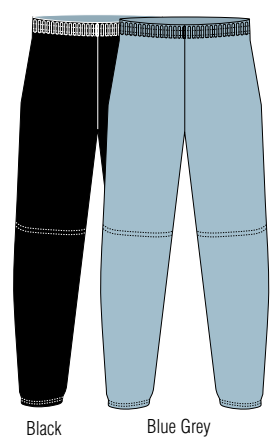

Navy Red White

Black Cardinal Royal Forest Gold Grey

SAXON

5100

#5100 "Hydra Dry" T's

Birdseye cloth with "Hydra Dry" technology
Rounded rib neck

Sizes • Youth • YS, YM, YL, YXL
Adult • S, M, L, XL, XXL, XXXL
Colours • White, Black, Navy, Red, Royal, Forest, Maroon

White Red Navy

Maroon Forest Royal Black

SAXON **C7000**

#C7000 Jersey

100% Polyester soft cell
Knit neck and arm trim

Sizes • Men: S, M, L, XL, XXL
Oversize: XXXL, XXXXL
Youth: YS, YM, YL, YXL

SAXON **C7001**

#C7001 2 Button Jersey

100% Polyester soft cell
Two button front placket
Set-in sleeves

Sizes • Men: S, M, L, XL, XXL
Oversize: XXXL, XXXXL
Youth: YS, YM, YL, YXL

SAXON **C7080**

#C7080 League Pant

Pull-on league pant
Double knit polyester
Elastic waist with drawstring
Back patch pocket
Double knee

Sizes • Mens: S, M, L, XL, XXL
Youth: YS, YM, YL, YXL

SAXON **1816**

#1816 Pant

Basic fit pant
Mid-calf length
Double knit polyester
Snap closure/brass zipper
2 back welt pockets
Tunnel belt loops
Double knee