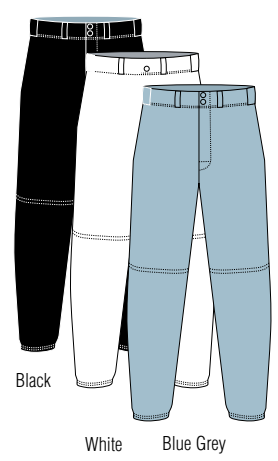

White Red Navy

Maroon Forest Royal Black

SAXON **C7000**

#C7000 Jersey

100% Polyester soft cell
Knit neck and arm trim

Sizes • Men: S, M, L, XL, XXL
Oversize: XXXL, XXXXL
Youth: YS, YM, YL, YXL

SAXON **C7001**

#C7001 2 Button Jersey

100% Polyester soft cell
Two button front placket
Set-in sleeves

Sizes • Men: S, M, L, XL, XXL
Oversize: XXXL, XXXXL
Youth: YS, YM, YL, YXL

SAXON **C7080**

#C7080 League Pant

Pull-on league pant
Double knit polyester
Elastic waist with drawstring
Back patch pocket
Double knee

Sizes • Mens: S, M, L, XL, XXL
Youth: YS, YM, YL, YXL

SAXON **1816**

#1816 Pant

Basic fit pant
Mid-calf length
Double knit polyester
Snap closure/brass zipper
2 back welt pockets
Tunnel belt loops
Double knee

Sizes • Mens: S, M, L, XL, XXL
Youth: YS, YM, YL, YXL

SAXON **8518**

#8518 Men's 2-Tone Volleyball Jersey
 Polyester birdseye with Hydra-Dri technology
 Self crossover V-neck
 Set in hemmed sleeves
 White side inserts
Sizes • Mens • S, M, L, XL, XXL