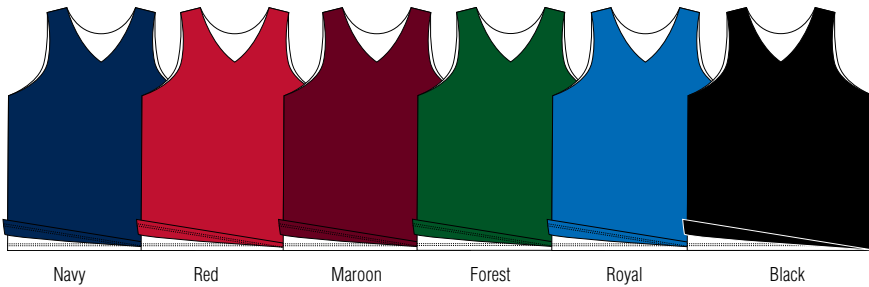

Basketball

3001

#3001

Dazzle Jersey

NYLON Dazzle cloth
V-neck
1" knit on neck and arm

Sizes • Youth • YS, YM, YL, YXL
Ladies • XS, S, M, L, XL, XXL
Men's • S, M, L, XL, XXL

3500

#3500

Dazzle Short

NYLON dazzle cloth
Elastic waist - Drawstring
Side V-slits
Inseam • Youth • 5" Men's • 7"

Sizes • Youth • YS, YM, YL, YXL
Adult • XS, S, M, L, XL, XXL

3405

#3405

Reversible Basketball Top

V-neck reversible singlet
Polyester mini mesh
Contrasting reverse white polyester mini mesh

Sizes • Mens • S, M, L, XL, XXL
Oversize • XXXL, XXXXL
Ladies • XS, S, M, L, XL, XXL, XXXL
Youth • YS, YM, YL, YXL

3745

#3745

Mesh Basketball Short

Polyester mini mesh
Double layer
Elastic waist with drawstring
Inseam • 7" - Adult, 5" • Youth