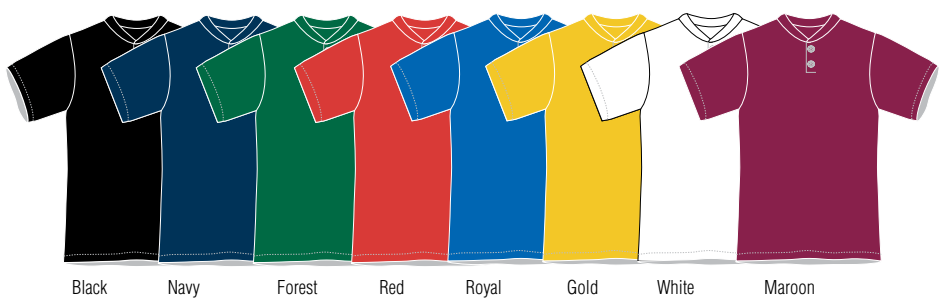

Navy Red White

Black Cardinal Royal Forest Gold Grey

SAXON

5100

#5100 "Hydra Dry" T's

Birdseye cloth with "Hydra Dry" technology
Rounded rib neck

Sizes • Youth • YS, YM, YL, YXL
Adult • S, M, L, XL, XXL, XXXL
Colours • White, Black, Navy, Red, Royal, Forest, Maroon

White Red Navy

Maroon Forest Royal Black

SAXON **C7000**

#C7000 Jersey

100% Polyester soft cell
Knit neck and arm trim

Sizes • Men: S, M, L, XL, XXL
Oversize: XXXL, XXXXL
Youth: YS, YM, YL, YXL

SAXON **C7001**

#C7001 2 Button Jersey

100% Polyester soft cell
Two button front placket
Set-in sleeves

Sizes • Men: S, M, L, XL, XXL
Oversize: XXXL, XXXXL
Youth: YS, YM, YL, YXL

SAXON **C7080**

#C7080 League Pant

Pull-on league pant
Double knit polyester
Elastic waist with drawstring
Back patch pocket
Double knee