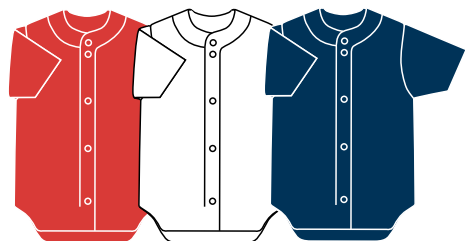

Dazzle Short

NYLON dazzle cloth
Elastic waist - Drawstring
Side V-slits
Inseam • Youth • 5" Men's • 7"

Sizes • Youth • YS, YM, YL, YXL
Adult • XS, S, M, L, XL, XXL

3405

#3405

Reversible Basketball Top

V-neck reversible singlet
Polyester mini mesh
Contrasting reverse white polyester mini mesh

Sizes • Mens • S, M, L, XL, XXL
Oversize • XXXL, XXXXL
Ladies • XS, S, M, L, XL, XXL, XXXL
Youth • YS, YM, YL, YXL

3745

#3745

Mesh Basketball Short

Polyester mini mesh
Double layer
Elastic waist with drawstring
Inseam • 7" - Adult, 5" • Youth

Sizes • Adult • S, M, L, XL, XXL
Oversize • XXXL
Youth • YS, YM, YL, YXL

SAXON

1512

#1512 Full Button Baseball Top

100% Polyester "Air Knit"
Extended tail

Sizes • Youth • YS, YM, YL, YXL
Adult • S, M, L, XL, XXL
Oversize • XXXL, XXXXL

Red White Navy

Black Cardinal Royal Forest Gold Grey

Baseball

SAXON

1522

#1522 Full Button Baseball Vest

100% Polyester "Air Knit"
Extended tail
Sleeveless

Sizes • Youth • YS, YM, YL, YXL
Adult • S, M, L, XL, XXL
Oversize • XXXL, XXXXL