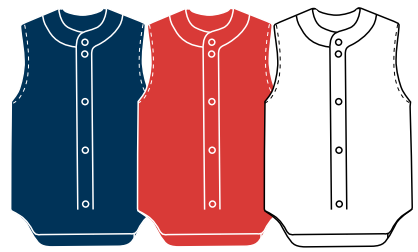

Sizes • Adult • S, M, L, XL, XXL
Oversize • XXXL
Youth • YS, YM, YL, YXL

SAXON

1512

#1512 Full Button Baseball Top

100% Polyester "Air Knit"
Extended tail

Sizes • Youth • YS, YM, YL, YXL
Adult • S, M, L, XL, XXL
Oversize • XXXL, XXXXL

Red White Navy

Black Cardinal Royal Forest Gold Grey

Baseball

SAXON

1522

#1522 Full Button Baseball Vest

100% Polyester "Air Knit"
Extended tail
Sleeveless

Sizes • Youth • YS, YM, YL, YXL
Adult • S, M, L, XL, XXL
Oversize • XXXL, XXXXL

Navy Red White

Black Cardinal Royal Forest Gold Grey

SAXON

5100

#5100 "Hydra Dry" T's

Birdseye cloth with "Hydra Dry" technology
Rounded rib neck

Sizes • Youth • YS, YM, YL, YXL
Adult • S, M, L, XL, XXL, XXXL
Colours • White, Black, Navy, Red, Royal, Forest, Maroon