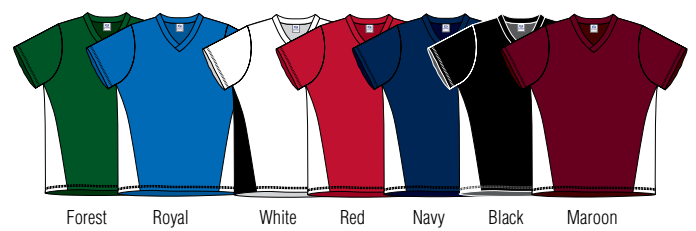

#C7001 2 Button Jersey

100% Polyester soft cell
Two button front placket
Set-in sleeves

Sizes • Men: S, M, L, XL, XXL
Oversize: XXXL, XXXXL
Youth: YS, YM, YL, YXL

SAXON **C7080**

#C7080 League Pant

Pull-on league pant
Double knit polyester
Elastic waist with drawstring
Back patch pocket
Double knee

Sizes • Mens: S, M, L, XL, XXL
Youth: YS, YM, YL, YXL

SAXON **1816**

#1816 Pant

Basic fit pant
Mid-calf length
Double knit polyester
Snap closure/brass zipper
2 back welt pockets
Tunnel belt loops
Double knee

Sizes • Mens: S, M, L, XL, XXL
Youth: YS, YM, YL, YXL

SAXON **8518**

#8518 Men's 2-Tone Volleyball Jersey
 Polyester birdseye with Hydra-Dri technology
 Self crossover V-neck
 Set in hemmed sleeves
 White side inserts
Sizes • Mens • S, M, L, XL, XXL