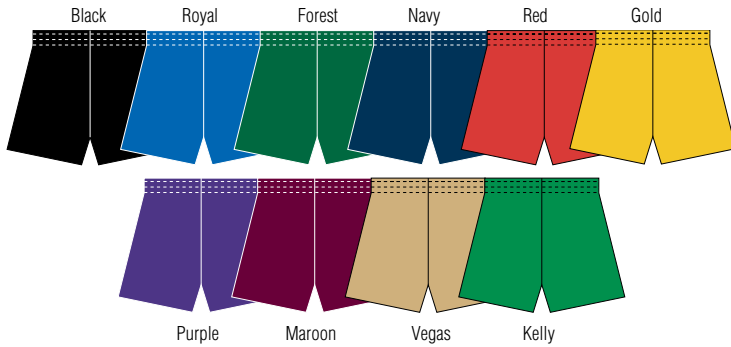

Basketball

3001

#3001

Dazzle Jersey

NYLON Dazzle cloth
V-neck
1" knit on neck and arm

Sizes • Youth • YS, YM, YL, YXL
Ladies • XS, S, M, L, XL, XXL
Men's • S, M, L, XL, XXL

3500

#3500

Dazzle Short

NYLON dazzle cloth
Elastic waist - Drawstring
Side V-slits
Inseam • Youth • 5" Men's • 7"

Sizes • Youth • YS, YM, YL, YXL
Adult • XS, S, M, L, XL, XXL

3405

#3405

Reversible Basketball Top

V-neck reversible singlet
Polyester mini mesh
Contrasting reverse white polyester mini mesh

Sizes • Mens • S, M, L, XL, XXL
Oversize • XXXL, XXXXL
Ladies • XS, S, M, L, XL, XXL, XXXL
Youth • YS, YM, YL, YXL

3745

#3745

Mesh Basketball Short

Polyester mini mesh
Double layer
Elastic waist with drawstring
Inseam • 7" - Adult, 5" • Youth