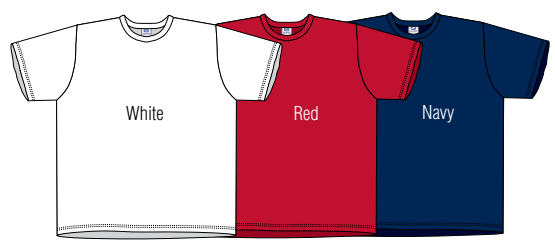

Sizes • Adult • S, M, L, XL, XXL
Oversize • XXXL
Youth • YS, YM, YL, YXL

SAXON

1512

#1512 Full Button Baseball Top

100% Polyester "Air Knit"
Extended tail

Sizes • Youth • YS, YM, YL, YXL
Adult • S, M, L, XL, XXL
Oversize • XXXL, XXXXL

Red White Navy

Black Cardinal Royal Forest Gold Grey

Baseball

SAXON

1522

#1522 Full Button Baseball Vest

100% Polyester "Air Knit"
Extended tail
Sleeveless

Sizes • Youth • YS, YM, YL, YXL
Adult • S, M, L, XL, XXL
Oversize • XXXL, XXXXL

Navy Red White

Black Cardinal Royal Forest Gold Grey

SAXON

5100

#5100 "Hydra Dry" T's

Birdseye cloth with "Hydra Dry" technology
Rounded rib neck

Sizes • Youth • YS, YM, YL, YXL
Adult • S, M, L, XL, XXL, XXXL
Colours • White, Black, Navy, Red, Royal, Forest, Maroon

White Red Navy

Maroon Forest Royal Black

SAXON **C7000**

#C7000 Jersey

100% Polyester soft cell
Knit neck and arm trim

Sizes • Men: S, M, L, XL, XXL
Oversize: XXXL, XXXXL
Youth: YS, YM, YL, YXL

SAXON **C7001**