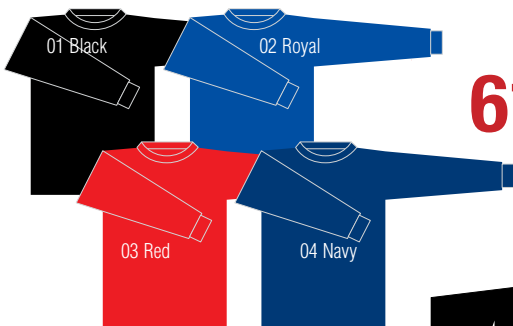

**430**

**#430**

Soccer Jersey

100% Polyester jacquard knit  
Coloured body with contrasting white collar

**Sizes • Youth • YS, YM, YL**  
**Adult • S, M, L, XL, XXL**

**499**

**#499**

Soccer Jersey

Soft knit body with dazzle insert  
Coloured body with contrasting stripe on shoulder and sleeves

**Sizes • Youth • YS, YM, YL**  
**Adult • S, M, L, XL, XXL**

**610**

**630**

**640**

**610/630/640**

**#610**

00 White

01 Black

09 Grey

660

#660

Pant

100% Stretch Polyester Belt loops Dome closure Zipper Back pocket Double knee

Sizes • Youth • YS, YM, YL, YXL

Adult • S, M, L, XL, XXL

Oversize • XXXXL

Colours • White, Black, Grey