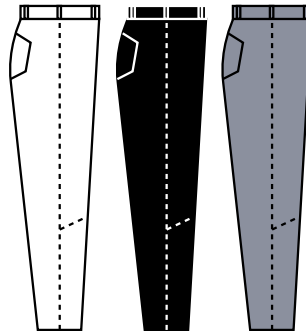

# Baseball

770

#770

League Pant

100% Polyester Elastic waistband Back pocket Double knees (No zipper or domes)

Sizes • Youth • YS, YM, YL, YXL

Adult • S, M, L, XL, XXL

Oversize • XXXXL

00 White

01 Black

09 Grey

660

#660

Pant

100% Stretch Polyester Belt loops Dome closure Zipper Back pocket Double knee

Sizes • Youth • YS, YM, YL, YXL