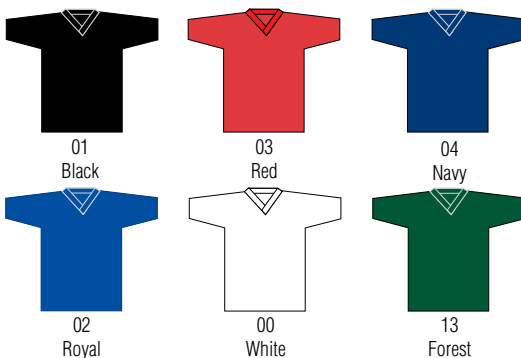

**430**

**#430**

Soccer Jersey

100% Polyester jacquard knit  
Coloured body with contrasting white collar

**Sizes • Youth • YS, YM, YL**  
**Adult • S, M, L, XL, XXL**

**499**

**#499**

Soccer Jersey

Soft knit body with dazzle insert  
Coloured body with contrasting stripe on shoulder and sleeves

**Sizes • Youth • YS, YM, YL**  
**Adult • S, M, L, XL, XXL**

**610**

**630**

**640**

**610/630/640**

**#610**

**Sizes • Youth • YM, YL**  
**Adult • S, M, L, XL, XXL, XXXL**

**Printing Moisture Wicking Material**

Due to the nature of any wicking material, it is important to follow the proper printing instructions.

Adult • S, M, L, XL, XXL

Oversize • XXXXL

Colours • White, Black, Grey