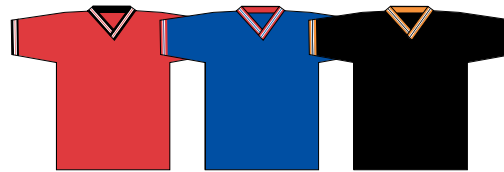

Black

Red

Gold

Orange

620

#620

V Neck Ball Top

100% Polyester Soft knit

Trim on collar and cuffs

Sizes • Youth • YS, YM, YL, YXL

Adult • S, M, L, XL, XXL

Oversize • XXXXL

310 Red

230 Royal

1110 Black

4304 Navy