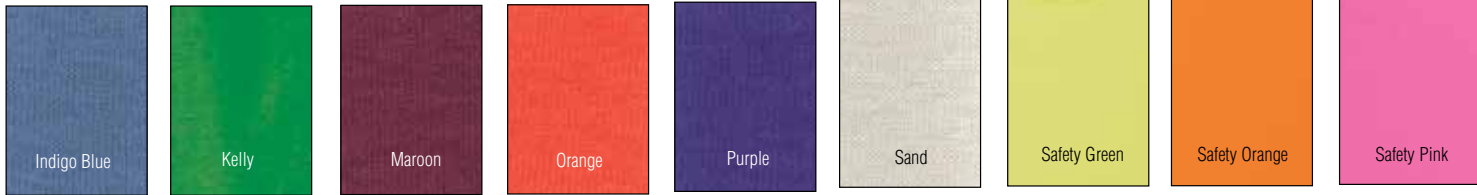

GILDAN®
2000

#2000 Ultra Cotton T (Adult)

100% Cotton
10 oz. Ultra cotton
Double stitched hems
Taped neck & shoulders

Sizes • Adult • S, M, L, XL, XXL, XXXL, XXXXL, XXXXXL

S - XXXXXL

S - XXXL

S - XXL

S - XL

Size Specs		S	M	L	XL	XXL	XXXL	XXXXL	XXXXXL
W)		19"	20"	22"	24"	26"	28"	30"	32"
L)		28"	29"	30"	31"	32"	33"	35"	37"

Cardinal Red

Charcoal

Irish Green

Safety Orange

Safety Green

Safety Pink

GILDAN®

Sizes • Ladies • S, M, L, XL

Colours • White and Black

Size Specs

	S	M	L	XL
W)	18"	20"	22"	24"
L)	25"	26"	27"	28"