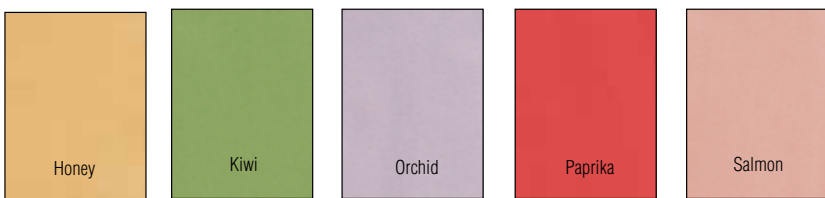

GILDAN®
2000

#2000 Ultra Cotton T (Adult)

100% Cotton
10 oz. Ultra cotton
Double stitched hems
Taped neck & shoulders

Sizes • Adult • S, M, L, XL, XXL, XXXL, XXXXL, XXXXXL

S - XXXXXL

S - XXXL

S - XXL

S - XL

Size Specs		S	M	L	XL	XXL	XXXL	XXXXL	XXXXXL
W)		19"	20"	22"	24"	26"	28"	30"	32"
L)		28"	29"	30"	31"	32"	33"	35"	37"

Cardinal Red

Charcoal

Irish Green

Safety Orange

Safety Green

Safety Pink

GILDAN®

2000 B

#2000B (Youth) Ultra Cotton T

100% Cotton
10 oz. Ultra cotton
Double stitched hems
Taped neck & shoulders

Sizes • Youth • YXS, YS, YM, YL, YXL

Size Specs

	YXS	YS	YM	YL	YXL
W)	15"	16"	17"	18"	19"
L)	18"	20"	22"	24"	26"