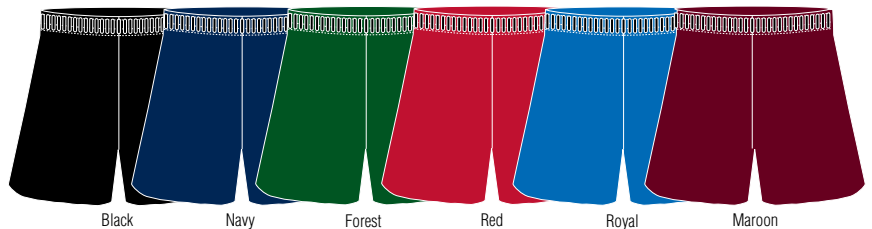

Sizes • Youth (921 & 927) • YS, YM, YL
Adult (920 & 926) • S, M, L, XL, XXL, XXXL
***XXXL available in #920 only**
Colours • Black, Navy, White, Red, Royal, Columbia Blue, Maroon, Purple, Dk. Green, Vegas Gold, Silver, Light Pink (L.Pink only in #920 & only up to XXL)

SPECIAL ORDERS

SPECIAL ORDERS

C7805

#C7805 Dazzle Shorts

Polyester dazzle nylon
 Elastic waistband with drawstring
 Inseam = 5"(Youth) 7"(Adult)

Sizes • Youth • YS, YM, YL, YXL
Adult • S, M, L, XL, XXL, XXXL

Colours • Black, Navy, Forest, Red, Royal, Maroon

1420/1421

Black

#1420 (Adult) Training Short

#1421 (Youth)

100% polyester "wicking" knit (to match #790 wicking t shirt)
 Covered elastic waistband
 Inside drawcord
 9" inseam (youth inseam graded)
 Heat sealed label

Sizes • Youth (#1421) • YS, YM, YL
Adult (#1420) • S, M, L, XL, XXL

Colours • Black, Navy, Red, Royal, Maroon, Dk. Green, Silver

848/849

Gold

#848 (Adult) Tricot Mesh Short

#849 (Youth)

100% polyester tricot mesh (2 layers, Inner and outer)
 Elastic waistband
 Inside Drawcord
 9" inseam (youth inseam graded)