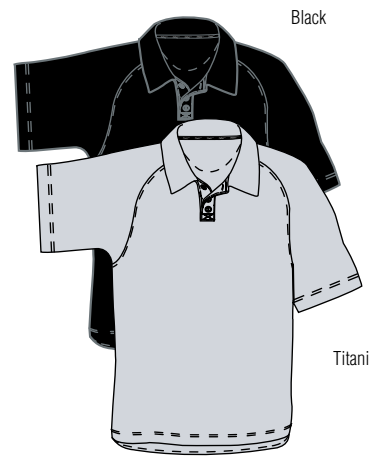

# Bella

**#Bella** Ladies Dry-Tech Pique Sport Shirt

Moisture Transport  
Solid Colours

**Sizes** • S, M, L, XL, XXL  
**Colours** • White, Black, Navy, Red, Titanium, Pacific

Pacific

Black

Titanium

Navy