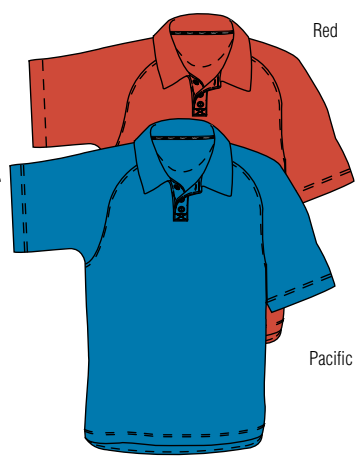

Navy

White

Red

Pacific

SPECIAL ORDERS