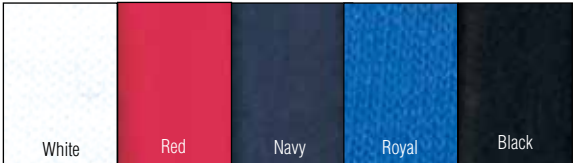

Gildan Golf Shirt Specs

	YS	YM	YL	S	M	L	XL	XXL	XXXL
W)	16"	17"	18"	18"	20"	22"	24"	26"	28"
L)	20"	22"	24"	29"	30"	31"	32"	33"	34"

GILDAN®
8800 B

#8800B Jersey Golf Shirt (Youth)

50/50 Polyester/Cotton
9 oz. Ultra blend jersey
Double stitched seams
Banded sleeves
Woodtone buttons

Youth • YS, YM, YL