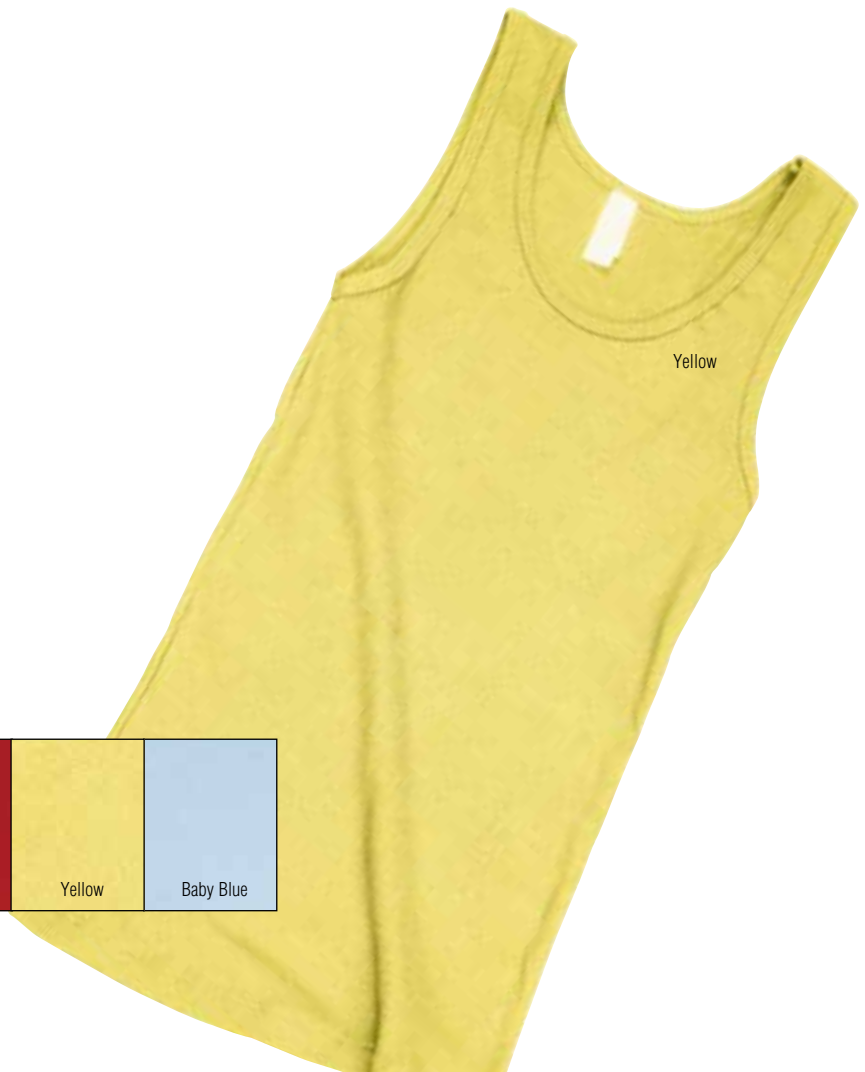

NOTE: #8701/8770/8102 (Pages 24 & 25)
These "sheer" products are 2 1/2" longer in length.

BELLA+CANVAS

LOS ANGELES

5001

#5001

Ladies' Long Sleeve
T-Shirt (Rib Knit)

Pre-shrunk 100% cotton - ring spun
9 oz. 1x1 baby rib knit
Custom contoured fit

Sizes • Ladies • S, M, L, XL

BELLA+CANVAS

LOS ANGELES

4000

#4000

Ladies' Tank Top
(2 x 1 Rib Knit)

Pre-shrunk 100% cotton - ring spun
9 oz. 2x1 baby rib knit
Custom contoured fit

Sizes • Ladies • S, M, L, XL

BELLA+CANVAS
LOS ANGELES

1080

#1080 Ladies' Tank Top (Rib Knit)

Pre-shrunk 100% cotton - ring spun
9 oz. 1x1 baby rib knit
Custom contoured fit

Sizes • Ladies • S, M, L, XL

BELLA+CANVAS
LOS ANGELES

1011

#1011 Ladies' Tank Top (Rib Knit)
Spaghetti Straps