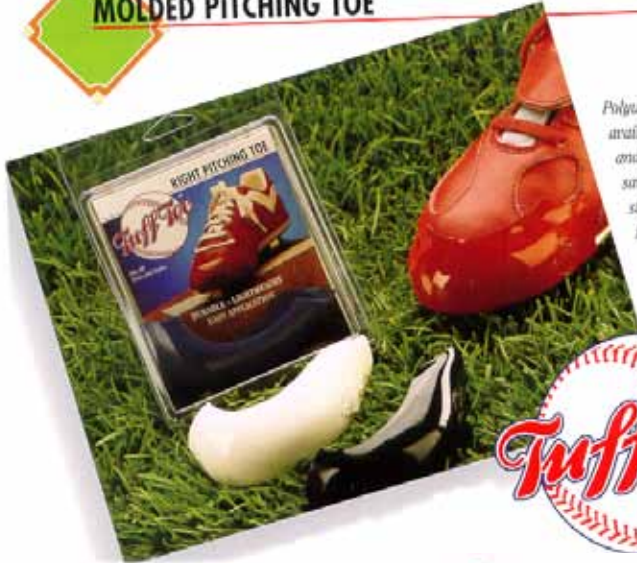

**This is the finest and longest wearing shoe protection available.**

*Contents: Dual chamber cartridge, plunger, 2 mixing tips, sandpaper and applicator stick. Visible*

**MOLDED PITCHING TOE**

*Polyurethane molded toe plate available in Black, Red, White and Blue. Flexible epoxy, sandpaper and applicator stick included. Right and Left design.*

**TUFF SLEEVE - BAT PROTECTOR**

*Nine inch long EPDM rubber sleeve with Tuff Sleeve logo imprint on one side. Available in Black only.*

*Protect Your Sweet Spot*

**T**UFF SLEEVE™ is a 9 inch long synthetic rubber sleeve which covers the barrel of baseball and softball bats. It extends bat life by reducing fatigue from the constant pounding of the bat during batting practice. Tuff Sleeve is also an excellent instructional aide because it helps a batter to visualize the proper hitting area on the bat.