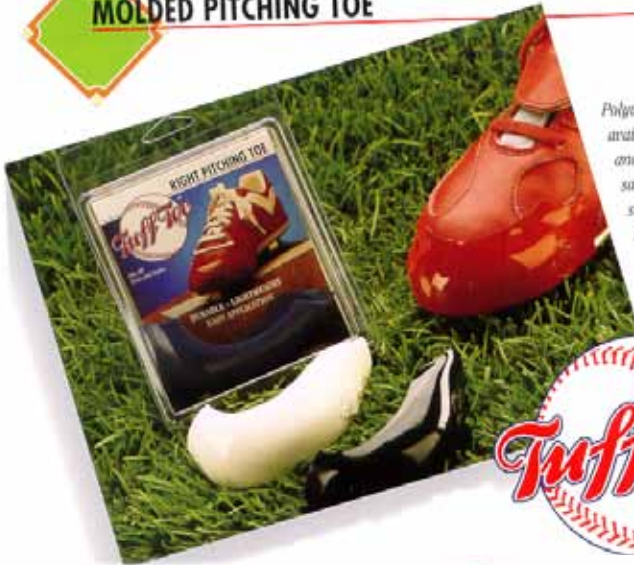

This is the finest and longest wearing shoe protection available.

Contents: Dual chamber cartridge, plunger, 2 mixing tips, sandpaper and applicator stick. Visible

Tuff Toe

MOLDED PITCHING TOE

Polyurethane molded toe plate available in Black, Red, White and Blue. Flexible epoxy, sandpaper and applicator stick included. Right and Left design.

Tuff Toe

TUFF SLEEVE - BAT PROTECTOR

Nine inch long EPDM rubber sleeve with Tuff Sleeve logo imprint on one side. Available in Black only.

PATENT PENDING

Protect Your Sweet Spot

TUFF SLEEVE™ is a 9 inch long synthetic rubber sleeve which covers the barrel of baseball and softball bats. It extends bat life by reducing fatigue from the constant pounding of the bat during batting practice. Tuff Sleeve is also an excellent instructional aide because it helps a batter to visualize the proper hitting area on the bat.