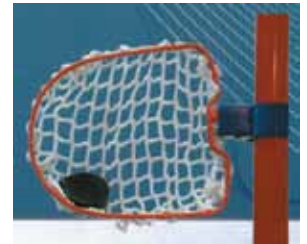

FI-1400 (54" x 44" x 24")
Street Hockey Goal

- Strong nylon netting (string attaching)
- Durable 1 1/4" plastic frame
- Back centre bar for added support

FI-1440 (54" x 44" x 24")
Fold-Away Goal

- Strong nylon netting (string attaching)
- Net has fold-away elbows for easy storage
- Same frame as model FI-1400

FI-1481 (Set of 2)

- Moulded posts with nylon sleeves

FI-1430 (54" x 44" x 24")
Quick Assembly Goal

- Sleeve net attaching
- No lacing required
- Same frame as model FI-1400

FI-1445 (54" x 44" x 24")
Fold-Away Sleeve Goal

- Sleeve Net attaching
- No lacing required
- Net has fold-away elbows
- Easy storage

1086 Metal Target W/Mesh

- Weather resistant
- Teach or learn shot accuracy
- Clamps easily to goal post

Hockey Shooter Trainer

- 1500D PVC backed durable nylon
- Heavy duty bungee cords for easy attachment
- Ideal Training aid on and off the ice

AC GOAL

- 72"x48"x30
- 2" Steel

MINI GOAL CROSBY