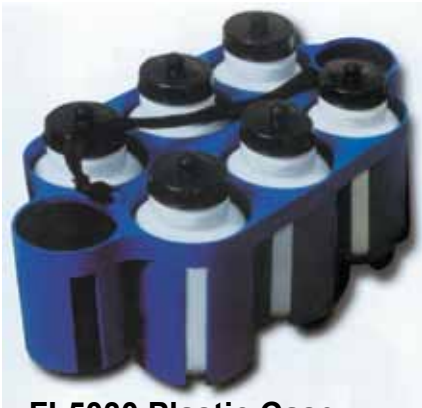

PRO Volleyball

FI-5030 Plastic Case
1L Bottles
***Bottles sold separately**

FI-5130 Plastic Case
1/2L Bottles
***Bottles sold separately**

FI-5070XT 600ML
WATER BOTTLE

Hockey Wall/Rink Mount
16 x 24

Practice Ice
32 x 14