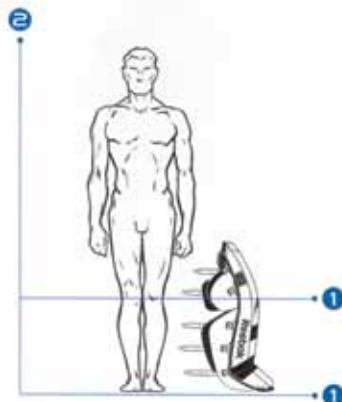

GB REVOKE 9000

GP REVOKE 7000

GM REVOKE 7000

GB REVOKE 7000

GP REVOKE 3000

GM REVOKE 3000

GB REVOKE 3000

- 1- Measure the distance from the floor (bare foot) to the middle of the knee cap, straight up, knee slightly bent.
- 2- Take the height of the goalie.
- 3- Look at the chart and try size accordingly.
- 4- The pad should be measured outside the seams.

Reebok
REVOKE SERIES

Reebok
PREMIER SERIES III

SIZES	FLOOR TO KNEE	GOALIE'S HEIGHT
SR 31"	17.5" - 18"	5'6"
SR 31.5"	18" - 18.5"	5'7"
SR 32"	18.5" - 19"	5'8"
SR 32.5"	19" - 19.5"	5'9"
SR 33"	19.5" - 20"	5'10"
SR 33.5"	20" - 20.5"	5'11"
SR 34"	20.5" - 21"	6'
SR 34.5"	21" - 21.5"	6'1"
SR 35"	21.5" - 22"	6'2"
SR 35.5"	22" - 22.5"	6'3"
SR 36"	22.5" - 23"	6'4"