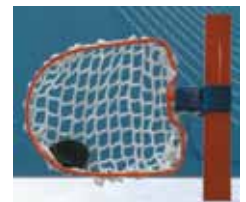

- Sleeve net attaching
- No lacing required
- Same frame as model FI-1400

**FI-1440 (54" x 44" x 24")
Fold-Away Goal**

- Strong nylon netting (string attaching)
- Net has fold-away elbows for easy storage
- Same frame as model FI-1400

**FI-1445 (54" x 44" x 24")
Fold-Away Sleeve Goal**

- Sleeve Net attaching
- No lacing required
- Net has fold-away elbows
- Easy storage

FI-1480 (Set of 4)

- Moulded poly-frames with foam inserts
- Mounts easily to any size goal
- Durable/lightweight

1086 Metal Target W/Mesh

- Weather resistant
- Teach or learn shot accuracy
- Clamps easily to goal post

Hockey Shooter Trainer

- 1500D PVC backed durable nylon
- Heavy duty bungee cords for easy attachment
- Ideal Training aid on and off the ice