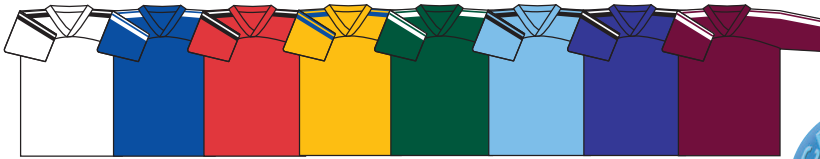

**430**

**#430 Soccer Jersey**

100% Polyester jacquard knit  
Coloured body with contrasting white collar

**Sizes • Youth •** YS, YM, YL  
**Adult •** S, M, L, XL, XXL

901 Grey (Black and White)  
406 Navy (Gold/White)  
2211 Pink (Black/White) (YL-XL only)  
1700 Teal/White  
1801 Apple/Black  
1110 Orange/Blk/Wht  
505 Kelly/White

010 White/Black  
202 Royal/White  
310 Red/Blk/Wht  
626 Gold/Royal  
1300 Forest/White  
717 Sky/Black  
1210 Purple/Blk/Wht  
808 Maroon/White

**499**

**#499 Soccer Jersey**

Soft knit body with dazzle insert  
Coloured body with contrasting stripe on shoulder and sleeves

**Sizes • Youth •** YS, YM, YL  
**Adult •** S, M, L, XL, XXL

**240/241**

**#240 #241 Football Jersey**

100% Polyester Tricot Mesh  
V Neck collar  
Front & Back yoke is 2 layers  
Oversized shoulders and full cut sleeves to accommodate pads  
Set in sleeves

**Sizes • Youth (#241) •** YS, YM, YL  
**Adult (#240) •** S, M, L, XL, XXL, XXXL

**Colours •** White, Black, Navy, Red, Royal, Gold, Dark Green, Maroon

SPECIAL ORDERS