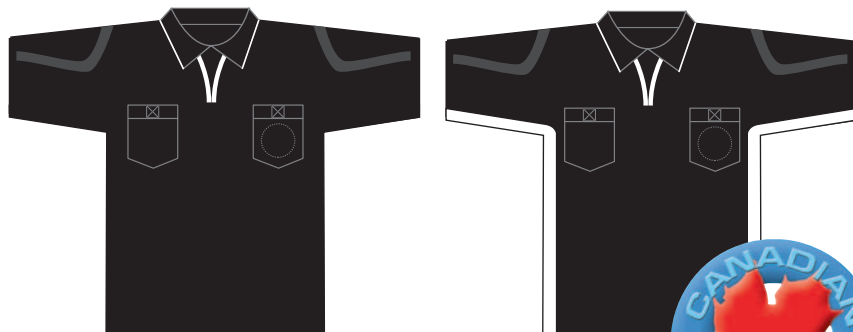

M150

#M150 Hockey Referee Shirt

Mid-weight "Ultrafil"
100% Polyester double knit

Sizes • XS, S, M, L, XL, XXL

3952

#3952 Basketball Referee Shirt

Short sleeve
Black rib neck and cuffs
Lanyard loop in V-neck
Set in sleeves
3952 • Grey contoured cut birdseye cloth with
Hydra-Dri

Sizes • S, M, L, XL, XXL, XXXL

477/478

#477 Soccer Referee Jersey
#478

100% Polyester soft knit
Zipper V-neck with collar
Two front pockets with velcro closure
Velcro patch for badge

Sizes • Youth (**#477**) • YL, S, M, L, XL, XXL
Adult (**#478**) • S, M, L, XL, XXL